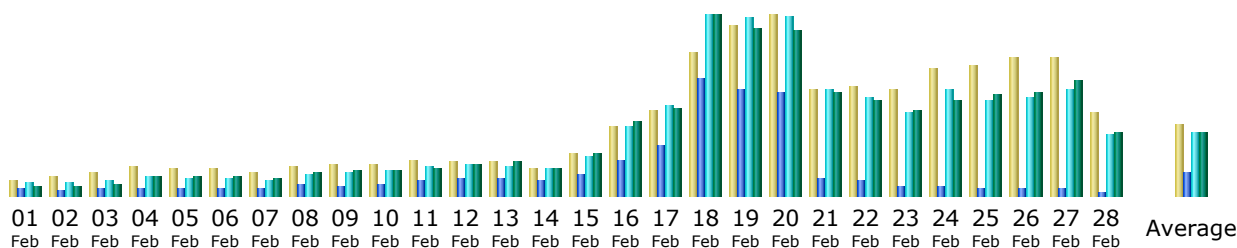

Days of month

Day	Number of visits	Pages	Hits	Bandwidth