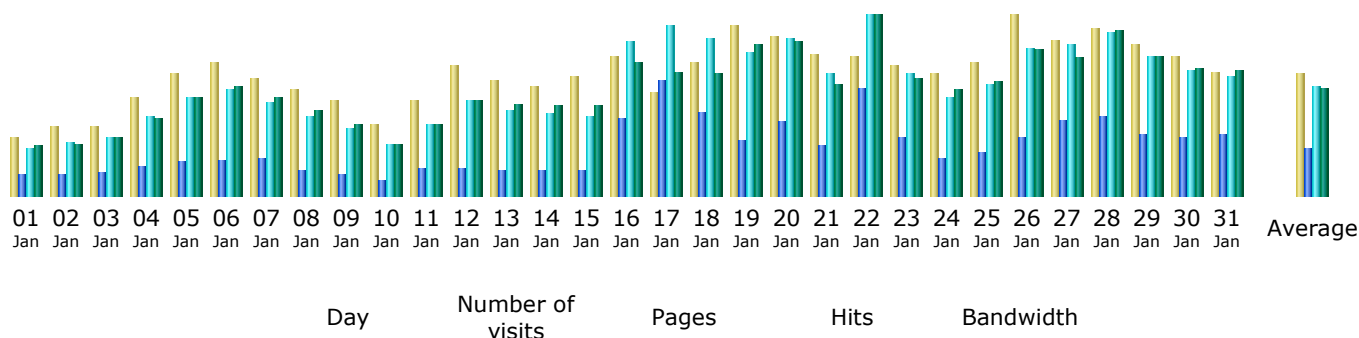

Days of month