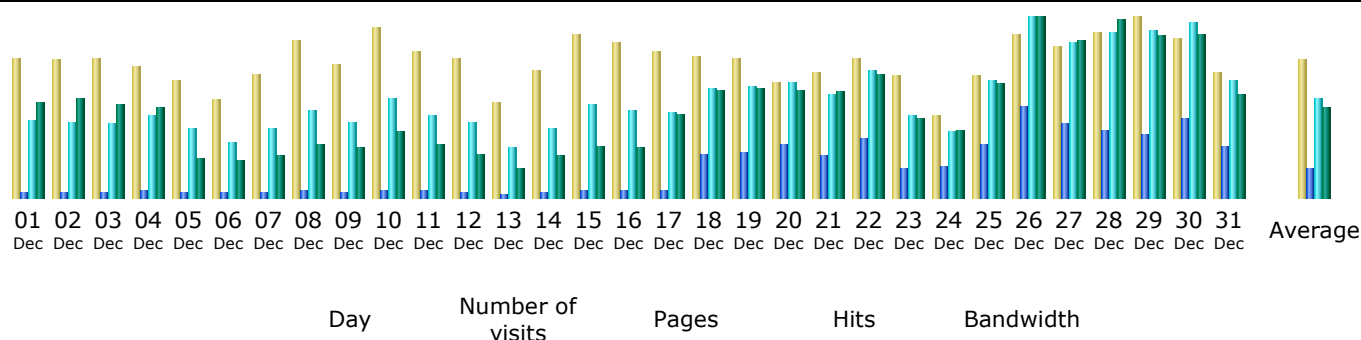

Days of month