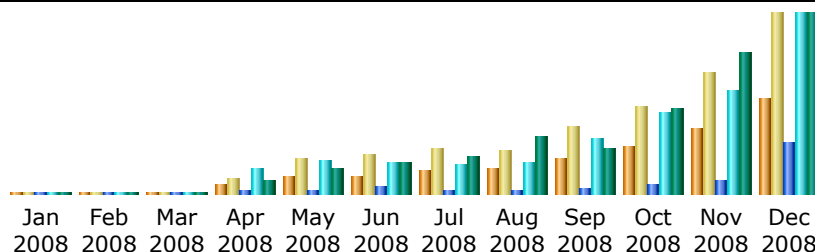

Last Update: 13 Mar 2009 - 03:02

Reported period: Dec 2008 OK

Summary

Reported period	Month Dec 2008				
First visit	01 Dec 2008 - 00:01				
Last visit	31 Dec 2008 - 23:59				
	Unique visitors	Number of visits	Pages	Hits	Bandwidth
Viewed traffic *	19762	37603 (1.9 visits/visitor)	1278533 (34 pages/visit)	4524911 (120.33 hits/visit)	67.22 GB (1874.43 KB/visit)
Not viewed traffic *			235730	461663	14.56 GB

* Not viewed traffic includes traffic generated by robots, worms, or replies with special HTTP status codes.

Monthly history

Month	Unique visitors	Number of visits	Pages	Hits	Bandwidth
Jan 2008	0	0	0	0	0
Feb 2008	0	0	0	0	0
Mar 2008	0	0	0	0	0
Apr 2008	1779	3152	79562	623248	5.20 GB
May 2008	3460	7313	80051	845944	9.22 GB
Jun 2008	3628	7971	193522	759029	11.41 GB
Jul 2008	4654	9435	70493	720695	13.55 GB
Aug 2008	5152	9055	80120	793181	21.15 GB
Sep 2008	7170	13879	129749	1378004	17.07 GB
Oct 2008	9659	18314	250755	2016141	31.42 GB
Nov 2008	13661	25395	347395	2589301	53.02 GB
Dec 2008	19762	37603	1278533	4524911	67.22 GB
Total	68925	132117	2510180	14250454	229.25 GB