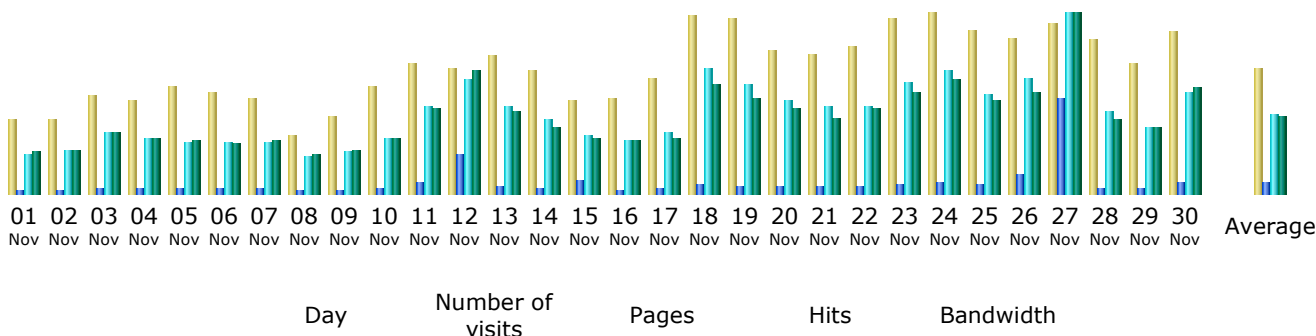

Days of month