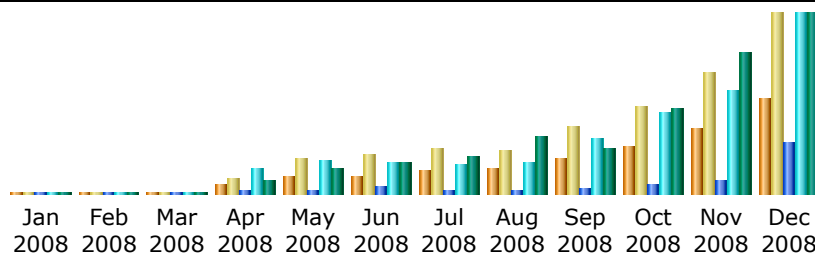

Last Update: 13 Mar 2009 - 03:02

Reported period: Oct 2008 OK

Summary

Reported period	Month Oct 2008				
First visit	01 Oct 2008 - 00:00				
Last visit	31 Oct 2008 - 23:58				
	Unique visitors	Number of visits	Pages	Hits	Bandwidth
Viewed traffic *	9659	18314 (1.89 visits/visitor)	250755 (13.69 pages/visit)	2016141 (110.08 hits/visit)	31.42 GB (1799.04 KB/visit)
Not viewed traffic *			214322	339146	9.77 GB

* Not viewed traffic includes traffic generated by robots, worms, or replies with special HTTP status codes.

Monthly history

Month	Unique visitors	Number of visits	Pages	Hits	Bandwidth
Jan 2008	0	0	0	0	0
Feb 2008	0	0	0	0	0
Mar 2008	0	0	0	0	0
Apr 2008	1779	3152	79562	623248	5.20 GB
May 2008	3460	7313	80051	845944	9.22 GB
Jun 2008	3628	7971	193522	759029	11.41 GB
Jul 2008	4654	9435	70493	720695	13.55 GB
Aug 2008	5152	9055	80120	793181	21.15 GB
Sep 2008	7170	13879	129749	1378004	17.07 GB
Oct 2008	9659	18314	250755	2016141	31.42 GB
Nov 2008	13661	25395	347395	2589301	53.02 GB
Dec 2008	19762	37603	1278533	4524911	67.22 GB
Total	68925	132117	2510180	14250454	229.25 GB