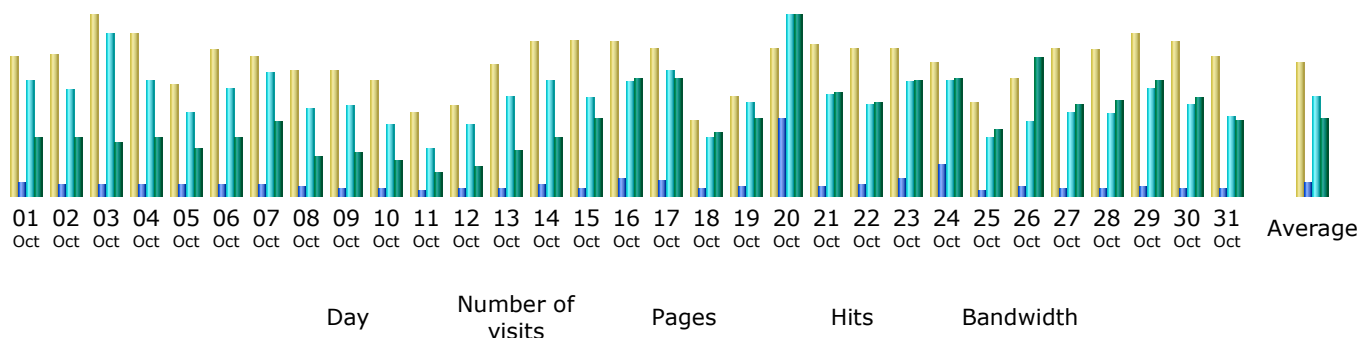

Days of month