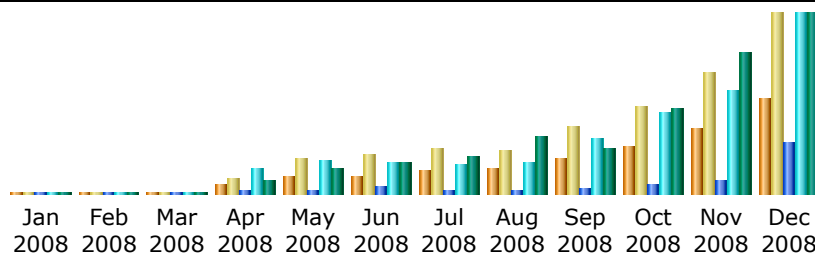

Last Update: 13 Mar 2009 - 03:02

Reported period: Sep 2008 OK

Summary

Reported period	Month Sep 2008				
First visit	01 Sep 2008 - 00:00				
Last visit	30 Sep 2008 - 23:58				
	Unique visitors	Number of visits	Pages	Hits	Bandwidth
Viewed traffic *	7170	13879 (1.93 visits/visitor)	129749 (9.34 pages/visit)	1378004 (99.28 hits/visit)	17.07 GB (1289.31 KB/visit)
Not viewed traffic *			111402	196043	6.72 GB

* Not viewed traffic includes traffic generated by robots, worms, or replies with special HTTP status codes.

Monthly history

Month	Unique visitors	Number of visits	Pages	Hits	Bandwidth
Jan 2008	0	0	0	0	0
Feb 2008	0	0	0	0	0
Mar 2008	0	0	0	0	0
Apr 2008	1779	3152	79562	623248	5.20 GB
May 2008	3460	7313	80051	845944	9.22 GB
Jun 2008	3628	7971	193522	759029	11.41 GB
Jul 2008	4654	9435	70493	720695	13.55 GB
Aug 2008	5152	9055	80120	793181	21.15 GB
Sep 2008	7170	13879	129749	1378004	17.07 GB
Oct 2008	9659	18314	250755	2016141	31.42 GB
Nov 2008	13661	25395	347395	2589301	53.02 GB
Dec 2008	19762	37603	1278533	4524911	67.22 GB
Total	68925	132117	2510180	14250454	229.25 GB