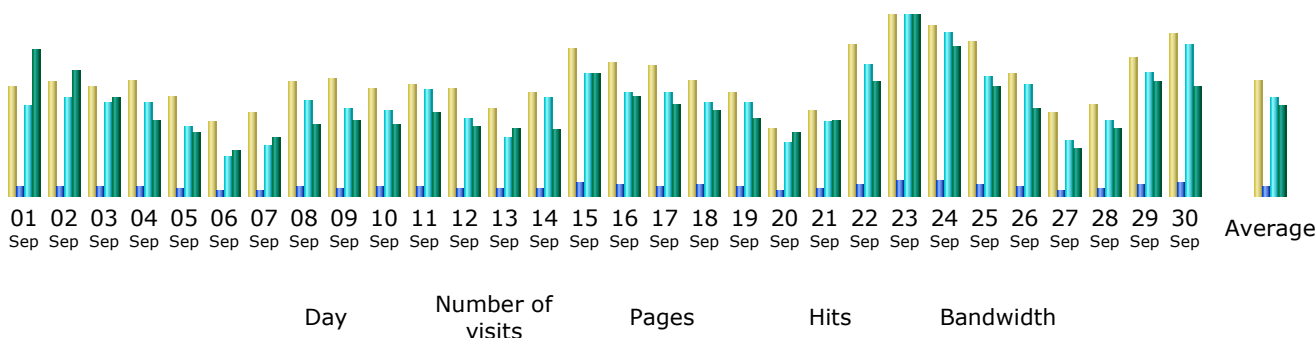

Days of month