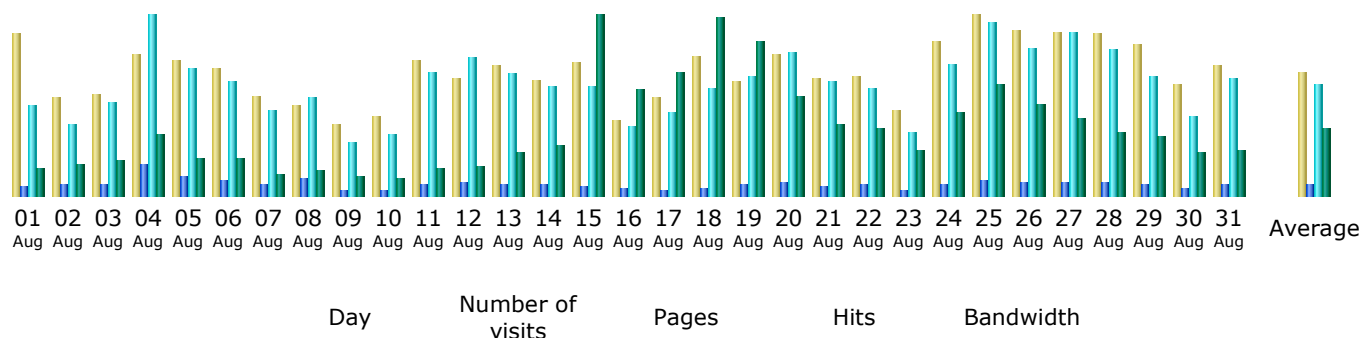

Days of month