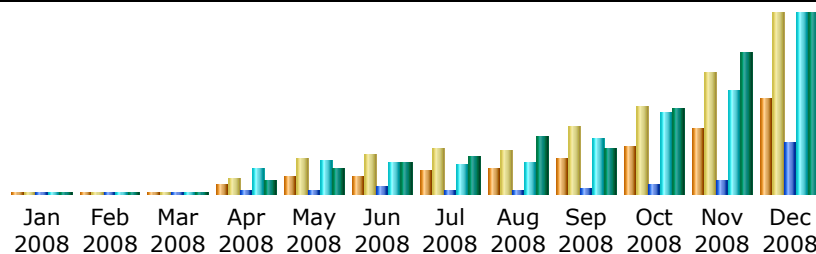

### Summary

<b>Reported period</b>	Month Aug 2008				
<b>First visit</b>	01 Aug 2008 - 00:04				
<b>Last visit</b>	31 Aug 2008 - 23:59				
	Unique visitors	Number of visits	Pages	Hits	Bandwidth
Viewed traffic *	<b>5152</b>	<b>9055</b> (1.75 visits/visitor)	<b>80120</b> (8.84 pages/visit)	<b>793181</b> (87.59 hits/visit)	<b>21.15 GB</b> (2449.08 KB/visit)
Not viewed traffic *			<b>112454</b>	<b>162709</b>	<b>6.28 GB</b>

### Monthly history

Month	Unique visitors	Number of visits	Pages	Hits	Bandwidth
Jan 2008	0	0	0	0	0
Feb 2008	0	0	0	0	0
Mar 2008	0	0	0	0	0
Apr 2008	1779	3152	79562	623248	5.20 GB
May 2008	3460	7313	80051	845944	9.22 GB
Jun 2008	3628	7971	193522	759029	11.41 GB
Jul 2008	4654	9435	70493	720695	13.55 GB
Aug 2008	5152	9055	80120	793181	21.15 GB
Sep 2008	7170	13879	129749	1378004	17.07 GB
Oct 2008	9659	18314	250755	2016141	31.42 GB
Nov 2008	13661	25395	347395	2589301	53.02 GB
Dec 2008	19762	37603	1278533	4524911	67.22 GB
Total	68925	132117	2510180	14250454	229.25 GB