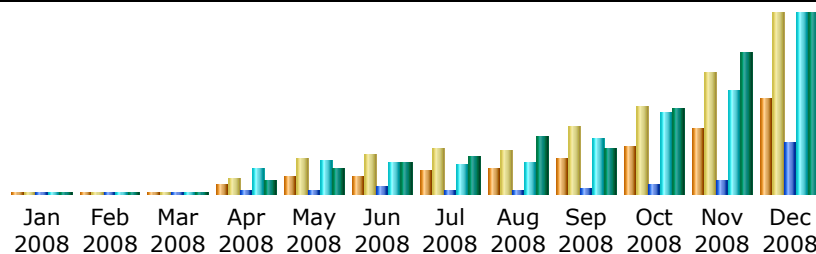

Last Update: 13 Mar 2009 - 03:02

Reported period: Jun 2008 OK

Summary

Reported period	Month Jun 2008				
First visit	01 Jun 2008 - 00:14				
Last visit	30 Jun 2008 - 23:55				
	Unique visitors	Number of visits	Pages	Hits	Bandwidth
Viewed traffic *	3628	7971 (2.19 visits/visitor)	193522 (24.27 pages/visit)	759029 (95.22 hits/visit)	11.41 GB (1501.21 KB/visit)
Not viewed traffic *			88637	125319	3.78 GB

* Not viewed traffic includes traffic generated by robots, worms, or replies with special HTTP status codes.

Monthly history

Month	Unique visitors	Number of visits	Pages	Hits	Bandwidth
Jan 2008	0	0	0	0	0
Feb 2008	0	0	0	0	0
Mar 2008	0	0	0	0	0
Apr 2008	1779	3152	79562	623248	5.20 GB
May 2008	3460	7313	80051	845944	9.22 GB
Jun 2008	3628	7971	193522	759029	11.41 GB
Jul 2008	4654	9435	70493	720695	13.55 GB
Aug 2008	5152	9055	80120	793181	21.15 GB
Sep 2008	7170	13879	129749	1378004	17.07 GB
Oct 2008	9659	18314	250755	2016141	31.42 GB
Nov 2008	13661	25395	347395	2589301	53.02 GB
Dec 2008	19762	37603	1278533	4524911	67.22 GB
Total	68925	132117	2510180	14250454	229.25 GB