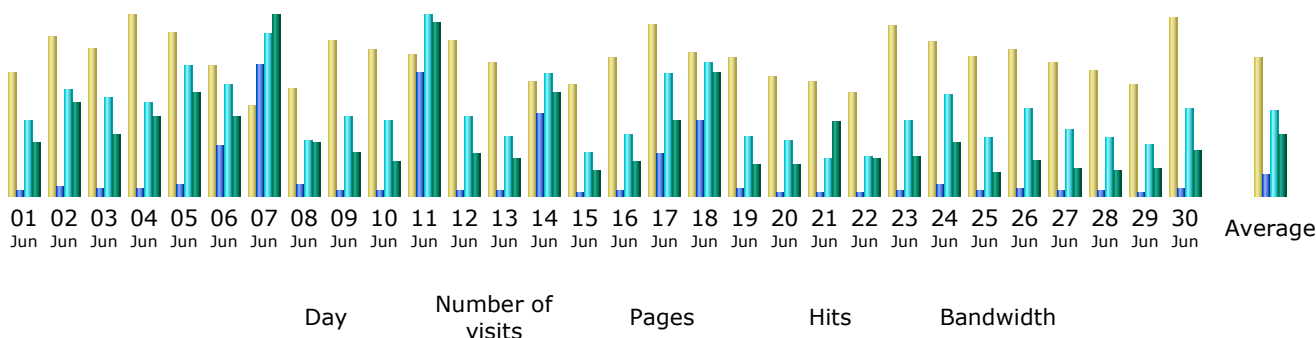

Days of month