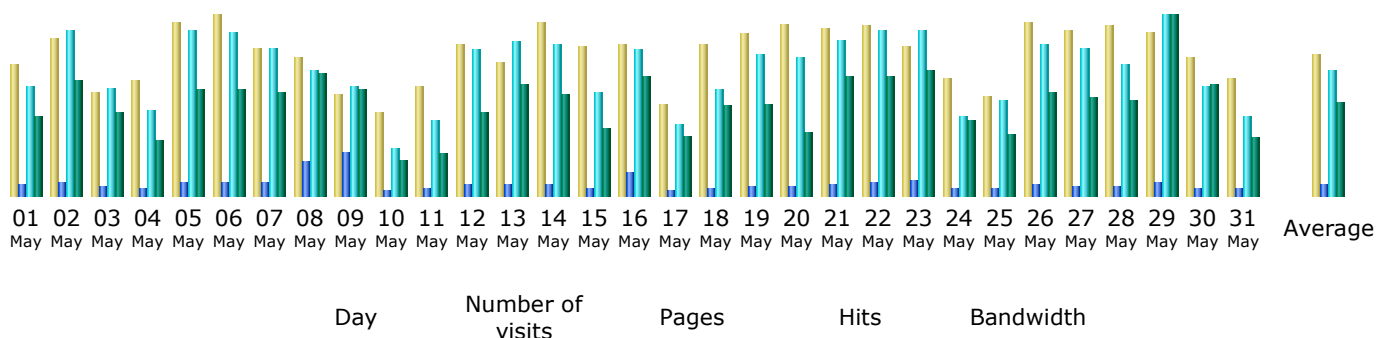

Days of month