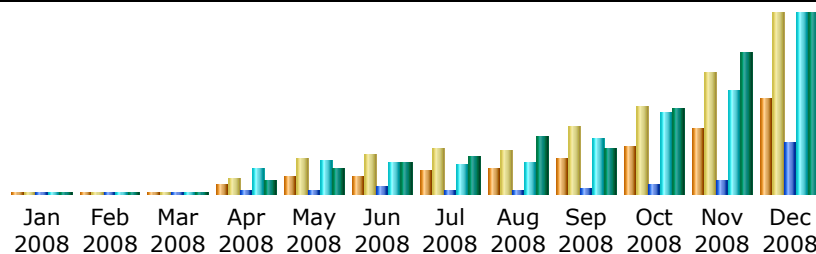

### Summary

<b>Reported period</b>	Month May 2008				
<b>First visit</b>	01 May 2008 - 00:14				
<b>Last visit</b>	31 May 2008 - 23:50				
	Unique visitors	Number of visits	Pages	Hits	Bandwidth
Viewed traffic *	<b>3460</b>	<b>7313</b> (2.11 visits/visitor)	<b>80051</b> (10.94 pages/visit)	<b>845944</b> (115.67 hits/visit)	<b>9.22 GB</b> (1322.28 KB/visit)
Not viewed traffic *			<b>85898</b>	<b>139181</b>	<b>3.29 GB</b>

### Monthly history

Month	Unique visitors	Number of visits	Pages	Hits	Bandwidth
Jan 2008	0	0	0	0	0
Feb 2008	0	0	0	0	0
Mar 2008	0	0	0	0	0
Apr 2008	1779	3152	79562	623248	5.20 GB
May 2008	3460	7313	80051	845944	9.22 GB
Jun 2008	3628	7971	193522	759029	11.41 GB
Jul 2008	4654	9435	70493	720695	13.55 GB
Aug 2008	5152	9055	80120	793181	21.15 GB
Sep 2008	7170	13879	129749	1378004	17.07 GB
Oct 2008	9659	18314	250755	2016141	31.42 GB
Nov 2008	13661	25395	347395	2589301	53.02 GB
Dec 2008	19762	37603	1278533	4524911	67.22 GB
Total	68925	132117	2510180	14250454	229.25 GB