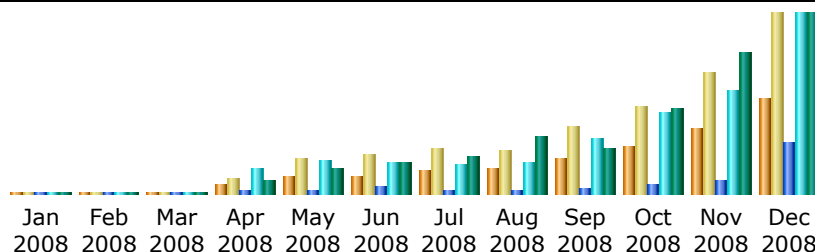

Last Update: 13 Mar 2009 - 03:02

Reported period: Apr 2008 OK

Summary

Reported period	Month Apr 2008				
First visit	03 Apr 2008 - 16:30				
Last visit	30 Apr 2008 - 23:59				
	Unique visitors	Number of visits	Pages	Hits	Bandwidth
Viewed traffic *	1779	3152 (1.77 visits/visitor)	79562 (25.24 pages/visit)	623248 (197.73 hits/visit)	5.20 GB (1728.48 KB/visit)
Not viewed traffic *			47017	86197	1.78 GB

* Not viewed traffic includes traffic generated by robots, worms, or replies with special HTTP status codes.

Monthly history

Month	Unique visitors	Number of visits	Pages	Hits	Bandwidth
Jan 2008	0	0	0	0	0
Feb 2008	0	0	0	0	0
Mar 2008	0	0	0	0	0
Apr 2008	1779	3152	79562	623248	5.20 GB
May 2008	3460	7313	80051	845944	9.22 GB
Jun 2008	3628	7971	193522	759029	11.41 GB
Jul 2008	4654	9435	70493	720695	13.55 GB
Aug 2008	5152	9055	80120	793181	21.15 GB
Sep 2008	7170	13879	129749	1378004	17.07 GB
Oct 2008	9659	18314	250755	2016141	31.42 GB
Nov 2008	13661	25395	347395	2589301	53.02 GB
Dec 2008	19762	37603	1278533	4524911	67.22 GB
Total	68925	132117	2510180	14250454	229.25 GB