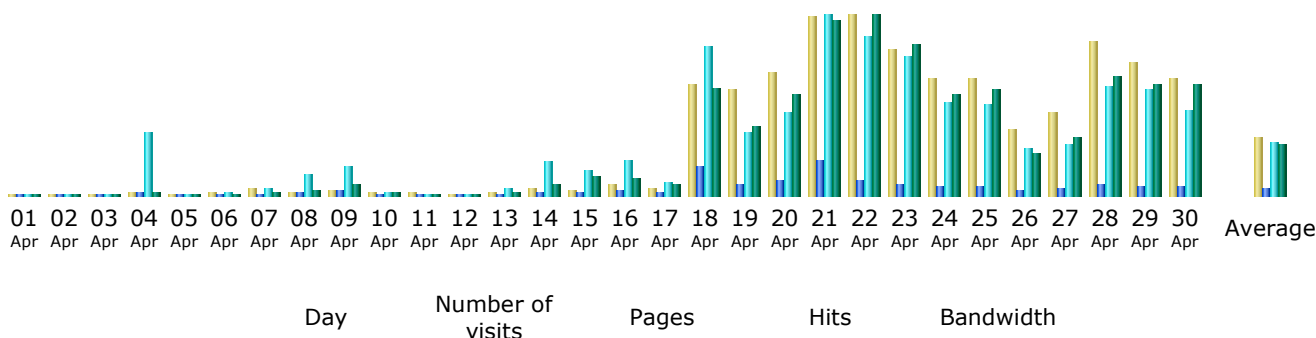

Days of month